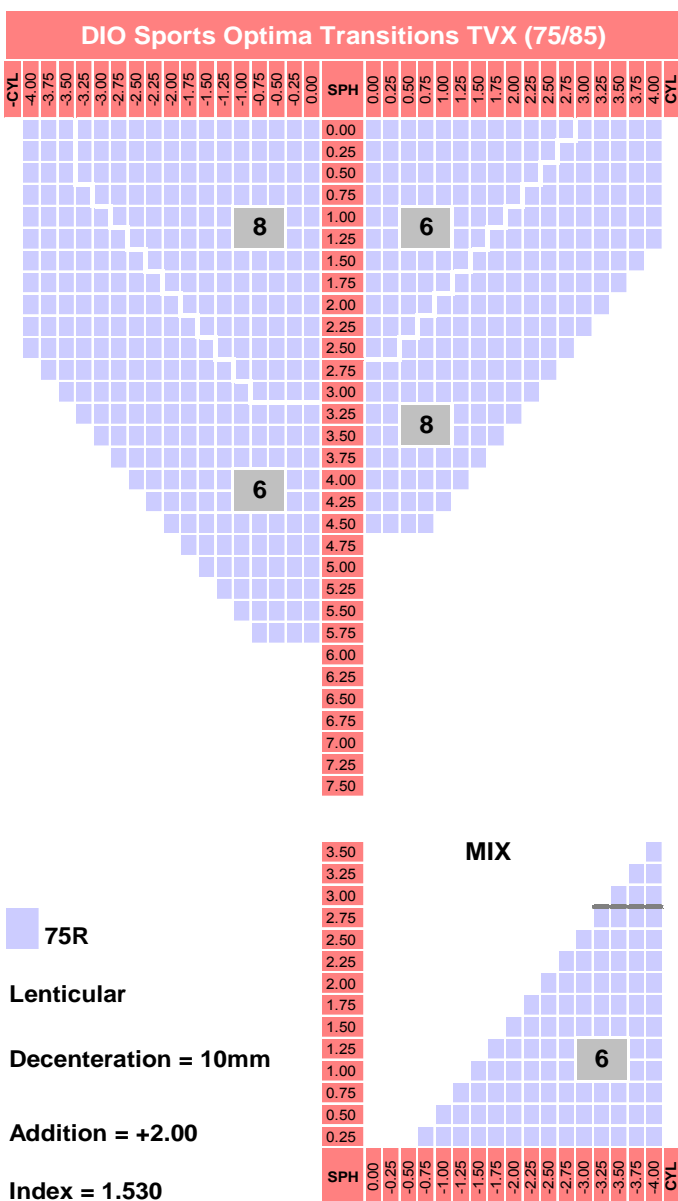

DIO Sports Optima Transitions TVX

Specification

Material	TVX	Addition (dpt)	0.75~3.50
Refractive Index	1.53	Base curve	6/8BC
Gravity	1.11	Max Diameters (mm)	76
Abbe Value	45	Fitting Height (mm)	16/18/20/22
UV cut off (mm)	400	Available Corridor length (mm)	7/9/11/13
Color	Grey/Brown	ID Mark	DXF

Lens Features

- Individually customized & Optimized design
- Dynamic Vision Optimization for clear panoramic vision
- Rx compensation with wearer's parameters
- Slim down edge for thin & light weight
- Fitting cross at 4mm above PRP
- Remote edging service for most of Sports Sunglasses

Power Chart

Lens Marking Layout

Add-on Features

- Precal
- Remote Edging
- Special thickness
- Rx compensation
- Decentration
- Hi cylinder (4-6)
- Prism ($\leq 4 \Delta$)
- Mirror coating

※ When your prescription is over of range, please contact us directly.